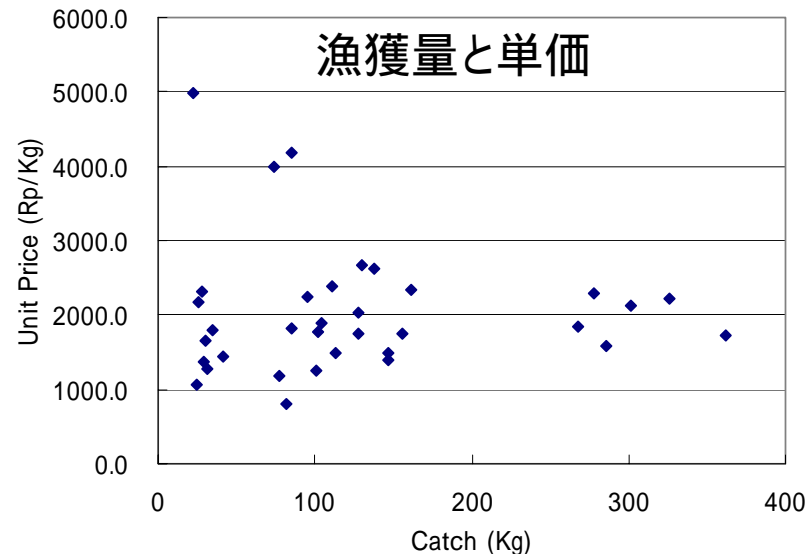

# Catch Record in March-April, 2008

Catch Frequency

# 漁獲量頻度分布

# 漁獲量と単価

Sales Frequency

# 販売金額頻度分布

Unit Price (Rp./Kg)