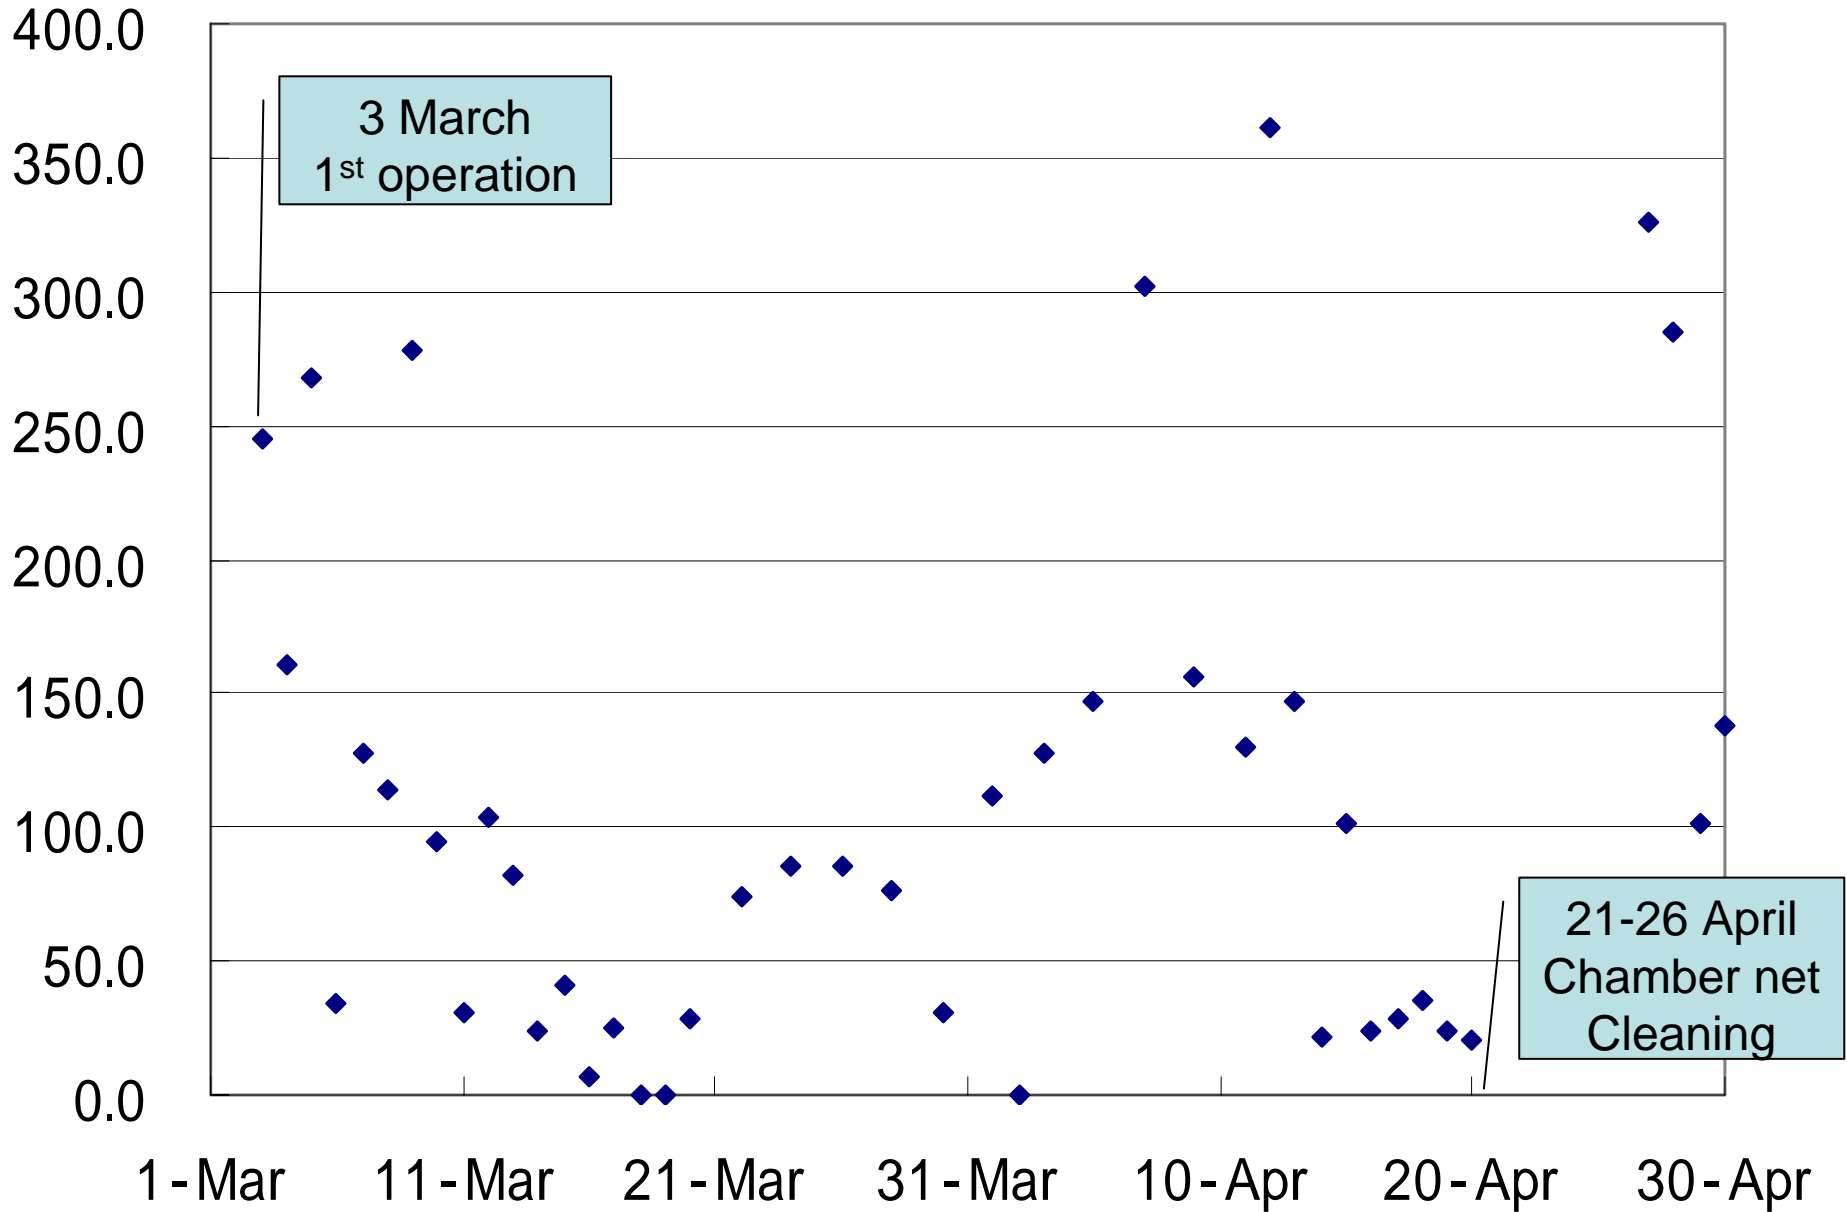

# Catch Record in March-April, 2008

Catch Frequency

# 漁獲量頻度分布

# 漁獲量と単価

Sales Frequency